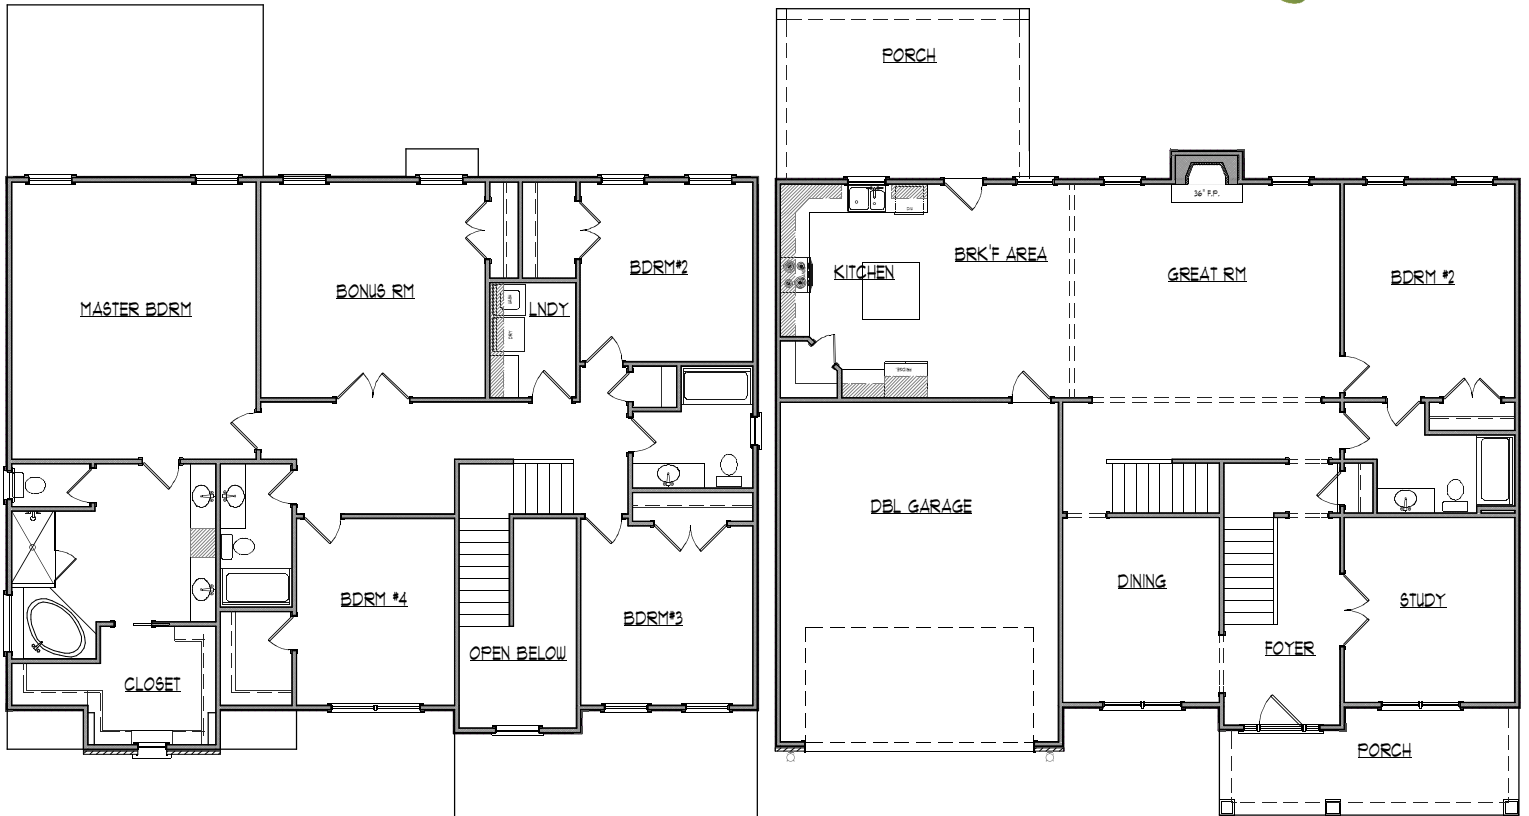

South Georgia Custom Homes

Merwin B 5 BEDROOMS & BONUS 3303 SQFT
4 BATHS

*All Renderings include some options
and all plans are subject to change*