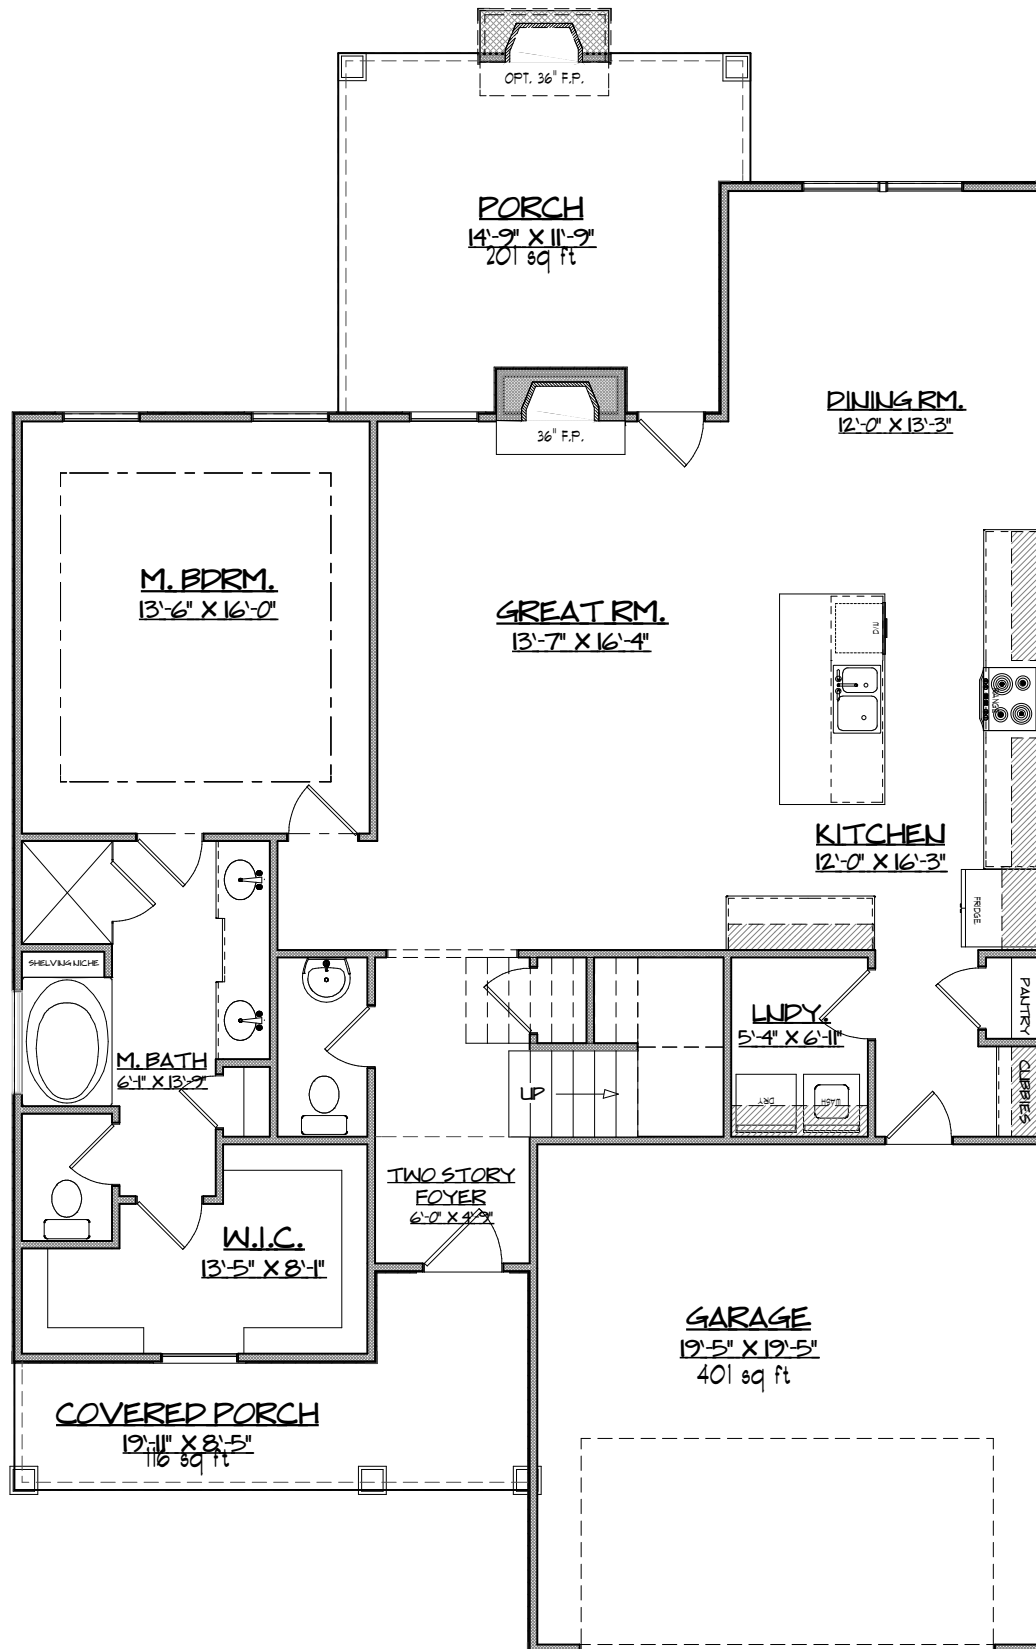

South Georgia Custom Homes

SABLE

5 BEDROOMS
3 1/2 BATHS

2722 SQFT

All Renderings include some options and all plans are subject to change

South Georgia Custom Homes

SABLE

5 BEDROOMS
3 1/2 BATHS

2722 SQFT

All Renderings include some options and all plans are subject to change

South Georgia Custom Homes

SABLE

5 BEDROOMS
3 1/2 BATHS

2722 SQFT

All Renderings include some options and all plans are subject to change