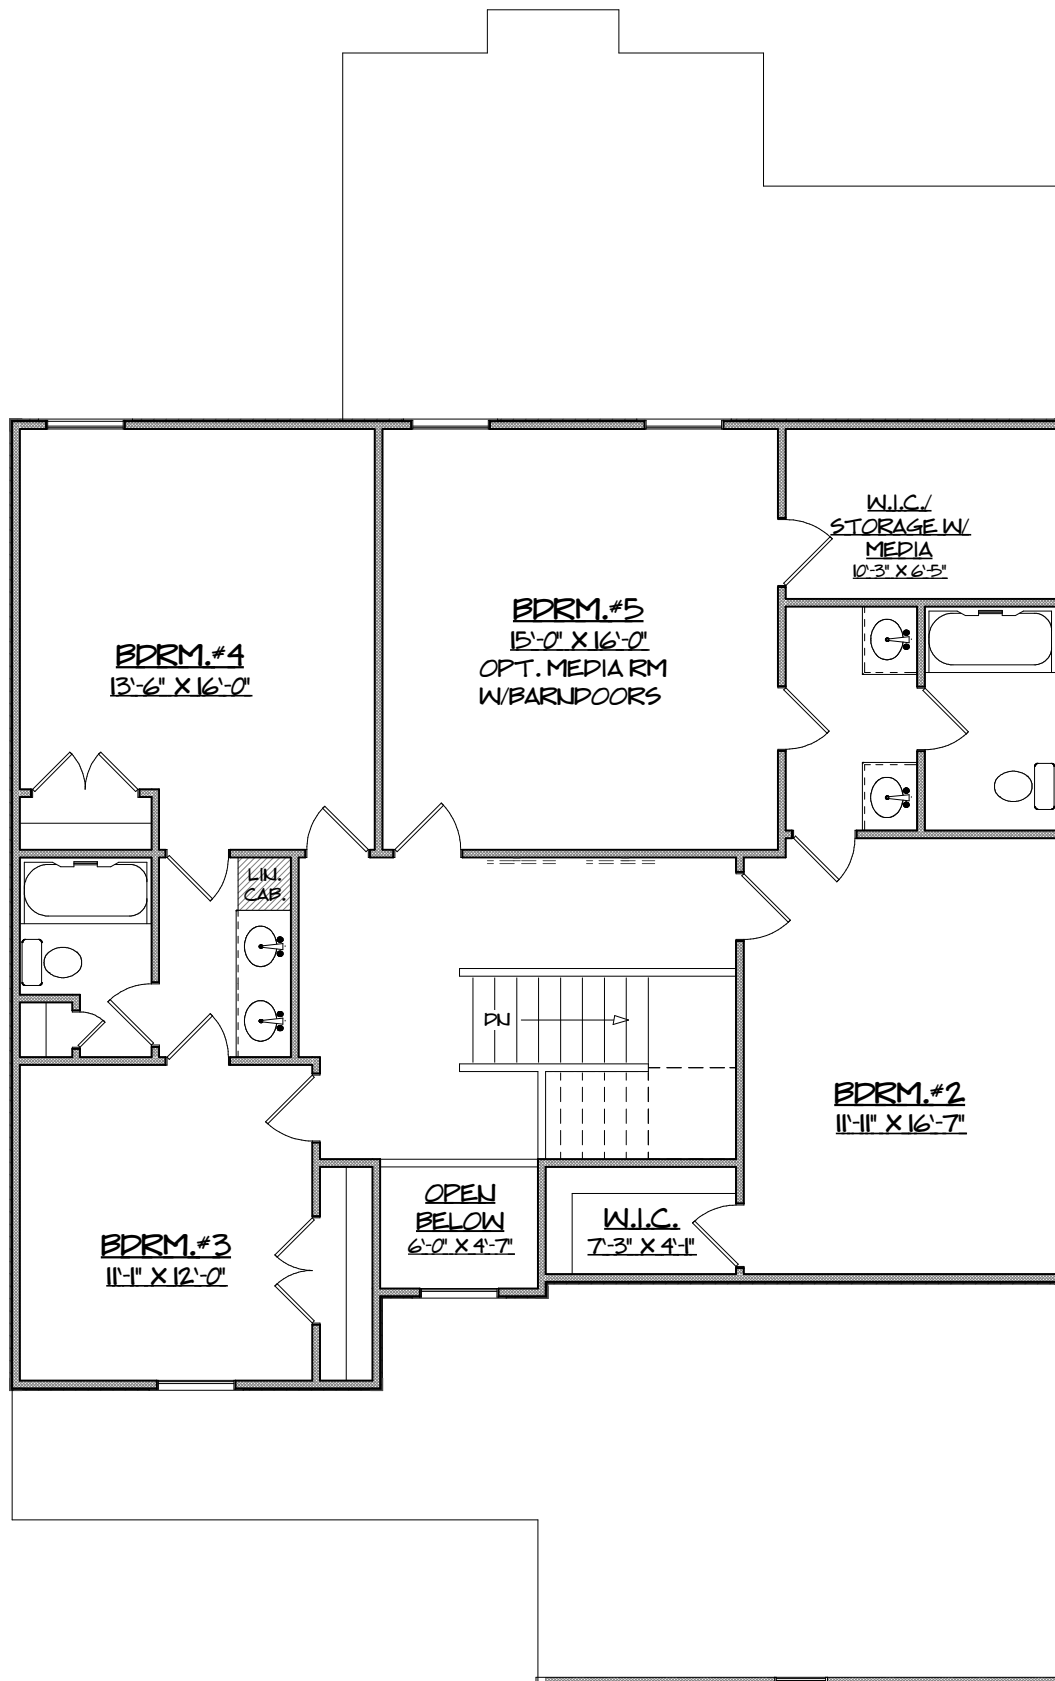

South Georgia Custom Homes

SABLE

5 BEDROOMS
3 1/2 BATHS

2722 SQFT

All Renderings include some options and all plans are subject to change

South Georgia Custom Homes

SABLE

5 BEDROOMS
3 1/2 BATHS

2722 SQFT

All Renderings include some options and all plans are subject to change

South Georgia Custom Homes

SABLE

5 BEDROOMS
3 1/2 BATHS

2722 SQFT

All Renderings include some options and all plans are subject to change